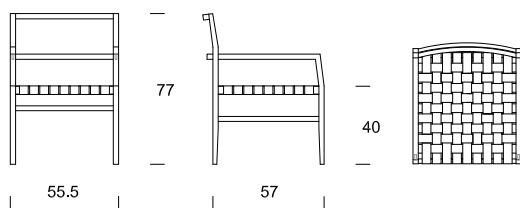

ARMCHAIR

Dimensions:

Small armchair:

L 55,5 x W 57 x H 77 (H seat 40 cm)

Large armchair:

L 65,5 x W 57 x H 77 (H seat 40 cm)

Materials:

Solid oak wood / Black stained solid oak wood / Solid walnut wood;

Seat made of technical woven intersected belts available in different colours;

Plumped cushion available in different fabrics and colours for both small and large armchair

Versione MEDIUM / Version MEDIUM